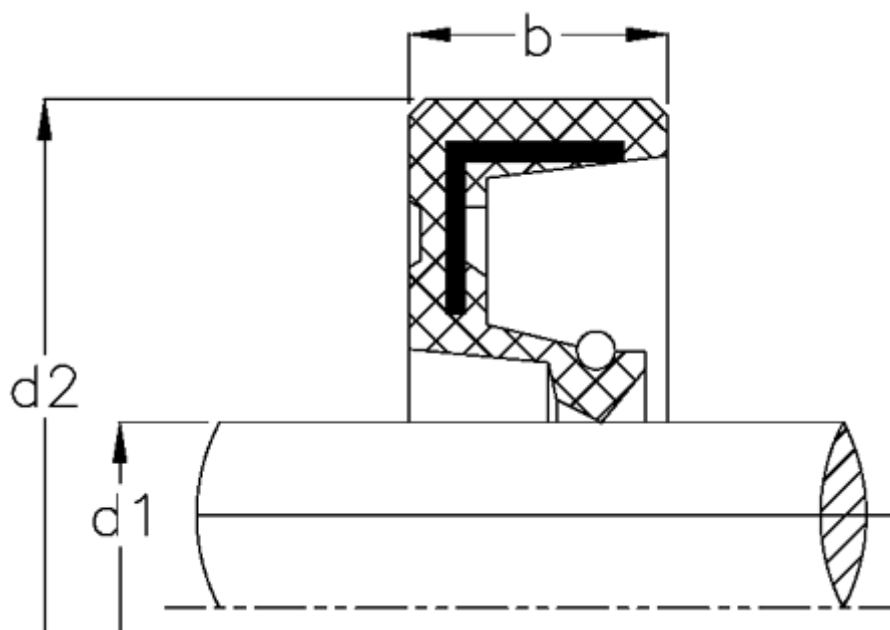

Data Sheet

Article number: 170102800400070000

Description: KLEE Rotary shaft seal WA 2840/7
NBR nitrile rubber, standard

Measures

b = 7
d1 = 28
d2 = 40
Material = NBR